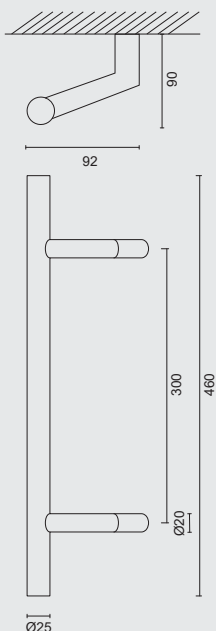

INCL. 2X TIGE M10/100MM

€ 65,40\*

- TREKKER **STCOT 25/300/460 INOX PLUS BLINDE MONTAGE**
- TIRANT **STCOT 25/300/460 INOX PLUS MONTAGE AVEUGLE**
- ART. **3.404.003**  
(per stuk/par piece)

INCL. 2X

€ 114,80\*