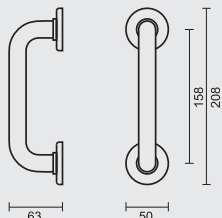

PRO FINISH
100% ITALIAN MANUFACTURE