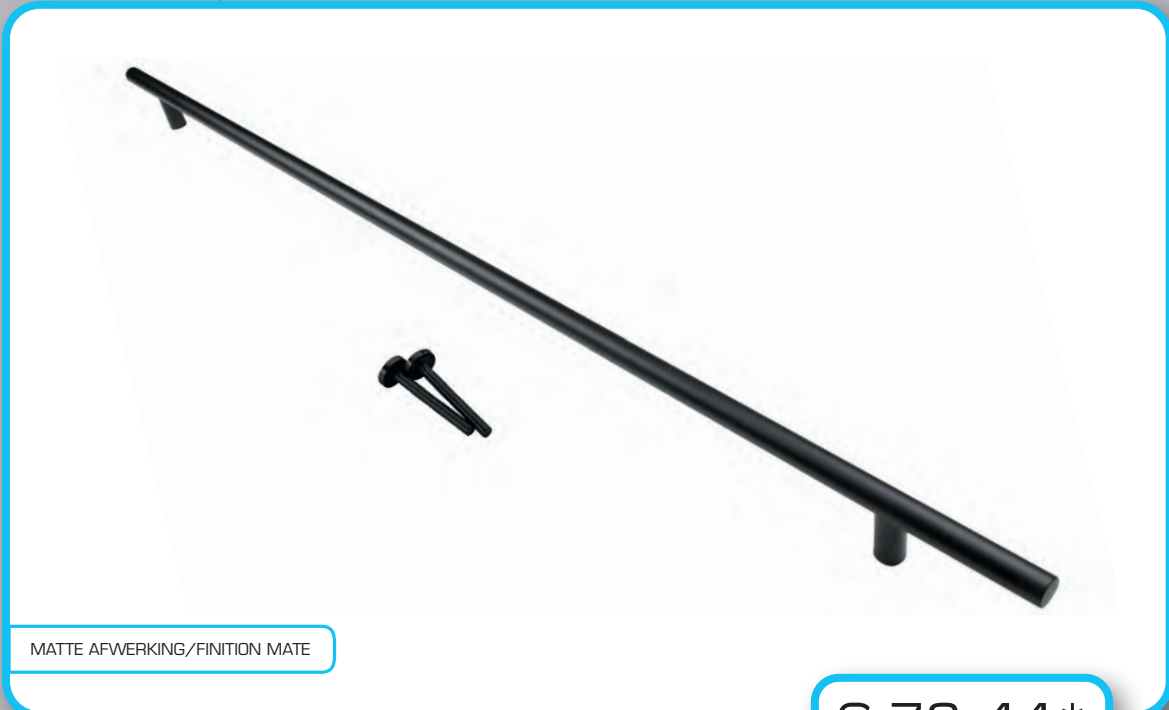

P. 556

P. 448

MATTE AFWERKING/FINITION MATE

€ 76,44*

- TREKKER T 20/1000/1200 ZWART
- TIRANT T 20/1000/1200 NOIR
- ART. **3.509.090**
  (per stuk/par piece)

INCL. 2X TIGE M10/100MM