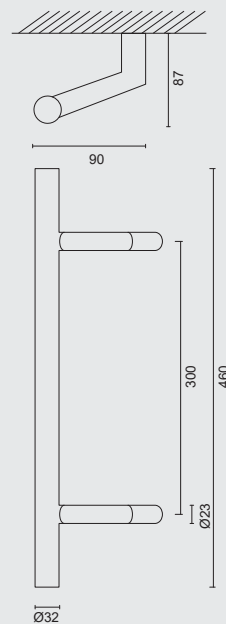

PRO★INOX PLUS
PROFESSIONAL QUALITY LABEL

* PRIJZEN EXCL. BTW/PRIX HORS TVA