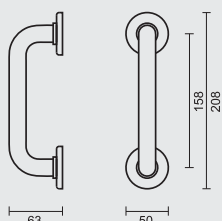

PRO FINISH
100% ITALIAN MANUFACTURE