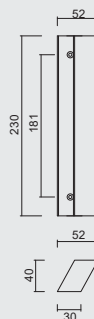

PRO★INOX PLUS
PROFESSIONAL QUALITY LABEL

TREKKER **PARRA KLEIN INOX PLUS**

TIRANT **PARRA PETIT INOX PLUS**

ART. **3.544.000**
(per stuk/par piece)