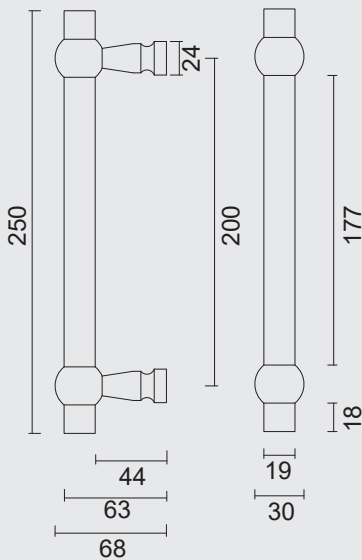

- TREKKER **PETRA 200MM OLD SILVER BLINDE MONTAGE**
- TIRANT **PETRA 200MM OLD SILVER MONTAGE AVEUGLE**
- ART. **3.468.303**
  [per stuk/par piece]

INCL. 2X

€ 85,98*