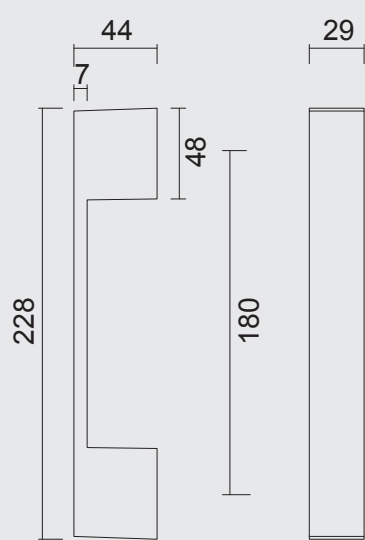

INCL. 2X TIGE M10/100MM

€ 65,00\*

- TREKKER **X-TREME 180MM INOX LOOK BLINDE MONTAGE**
- TIRANT **X-TREME 180MM INOX LOOK MONTAGE AVEUGLE**
- ART. **3.526.003**  
(per stuk/par piece)

INCL. 2X 

€ 114,00\*