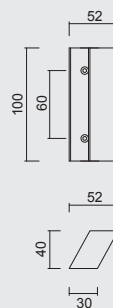

PRO★INOX PLUS
PROFESSIONAL QUALITY LABEL