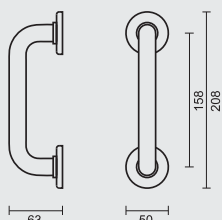

PRO FINISH
100% ITALIAN MANUFACTURE