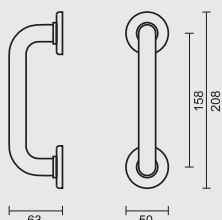

PRO FINISH
100% ITALIAN MANUFACTURE