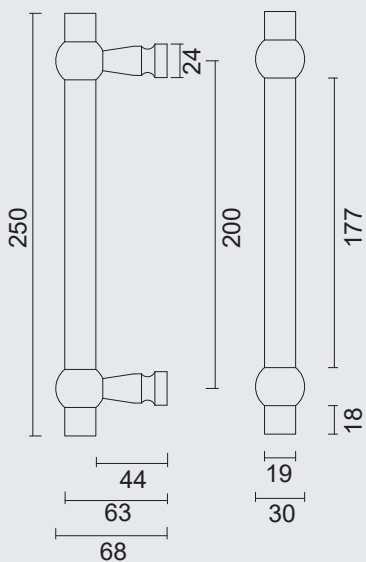

- TREKKER **PETRA 200MM CARBON BLACK BLINDE MONTAGE**
- TIRANT **PETRA 200MM CARBON BLACK MONTAGE AVEUGLE**
- ART. **3.468.323** INCL. 2X
  (per stuk/par piece)

€ 95,98*