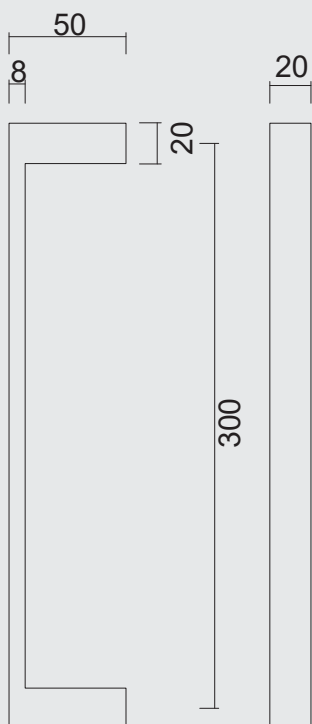

- TREKKER **COSMIC 20/300 ZWART**
- TIRANT **COSMIC 20/300 NOIR**
- ART. **3.507.090**  
[per stuk/par piece]

INCL. 2X TIGE M10/100MM

€ 66,98\*

- TREKKER **COSMIC 20/300 ZWART BLINDE MONTAGE**
- TIRANT **COSMIC 20/300 NOIR MONTAGE AVEUGLE**
- ART. **3.507.093**  
(per stuk/par piece)