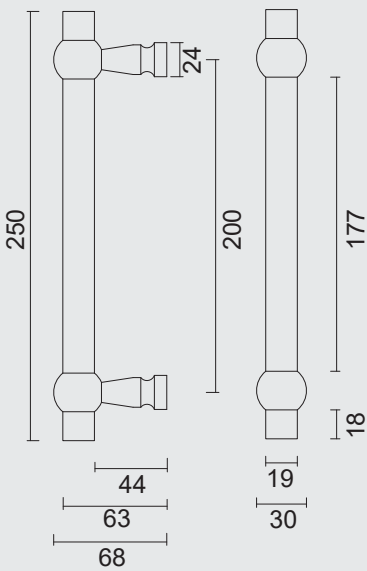

- TREKKER **PETRA 200MM OLD YELLOW BLINDE MONTAGE**
- TIRANT **PETRA 200MM OLD YELLOW MONTAGE AVEUGLE**
- ART. **3.468.313**
  (per stuk/par piece)

INCL. 2X

€ 81,98*