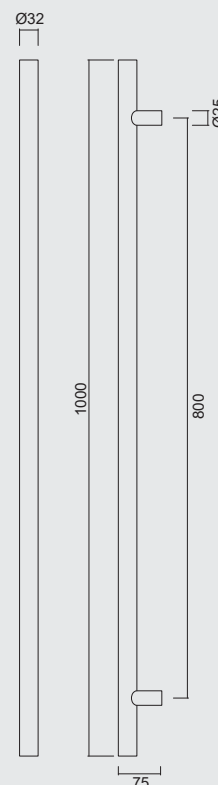

PRO★INOX PLUS
PROFESSIONAL QUALITY LABEL

* PRIJZEN EXCL. BTW/PRIX HORS TVA