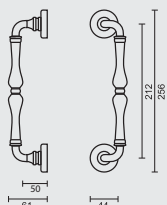

RAL 9005 - MATTE AFWERKING / FINITION MATE

PRO FINISH
100% ITALIAN MANUFACTURE