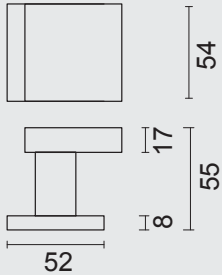

BOUTON PRO BS 50 SUR ROSACE +
BEQUILLE L SHAPE 19MM INOX R+ROSACE DE SEC. 10MM NOIR STRUCTURE UV

ART. 6.547.411
(per set/le set)

INCL. TIGE □ 8X8X85MM / TIGE M10

P 612

PRO★INOX PLUS
PROFESSIONAL QUALITY LABEL