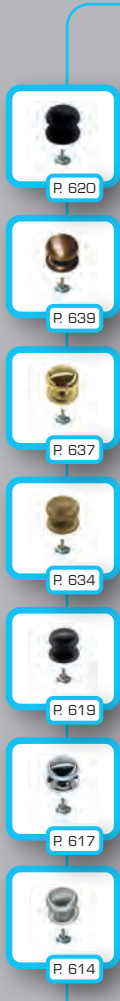

VASTE TOP/BOUTON FIXE

€ 43,98*

- TOP **805 OLD SILVER**
- BOUTON **805 OLD SILVER**
- ART. **3.168.300**
  (per stuk/par piece)

INCL. TIGE M8