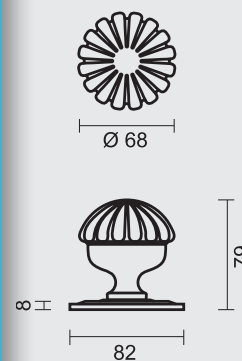

PRO FINISH
100% ITALIAN MANUFACTURE

€ 36,98*