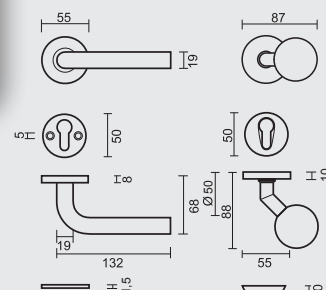

P. 626

PRO★INOX PLUS
PROFESSIONAL QUALITY LABEL