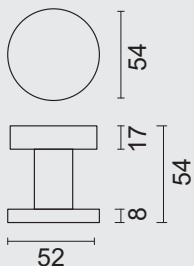

PRO★INOX PLUS
PROFESSIONAL QUALITY LABEL

VASTE TOP/BOUTON FIXE
MATTE AFWERKING/FINITION MATE
PATENTVIJZEN INBEGREPEN / VIS A TRAVERS INCLU