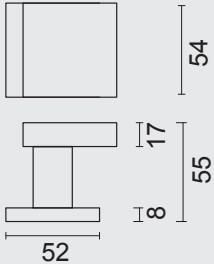

ART. **6.547.001**
(per set/le set)

INCL. TIGE □ 8X8X85MM / TIGE M10

P. 626

PRO★INOX PLUS
PROFESSIONAL QUALITY LABEL

VASTE TOP / BOUTON FIXE
PATENTVIJZEN INBEGREPEN / VIS A TRAVERS INCLU

PRO★INOX PLUS
PROFESSIONAL QUALITY LABEL