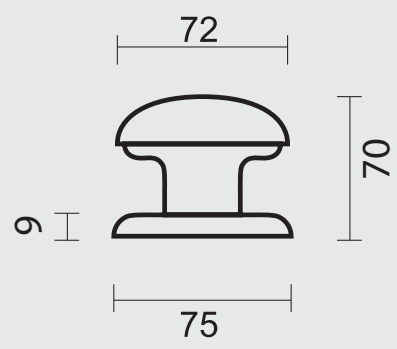

VASTE TOP/BOUTON FIXE
RAL 9005 - MATTE AFWERKING/FINITION MATE

P. 639

P. 637

P. 634

P. 635

P. 619

P. 617

P. 614

€ 41,98*

TOP **805 ZWART**
BOUTON **805 NOIR**
ART. **3.168.090**
(per stuk/par piece)

INCL. TIGE M8

TOP **805 ZWART PAAR VOOR GLAS**
BOUTON **805 NOIR PAIRE POUR PORTE SECURIT**

INCL. 1X TIGE M8/55MM
 Ø 13

ART. **3.168.096**
(per paar/par paire)

€ 83,96*

TOP **805 ZWART PAAR DEURDIKTE >3CM**
BOUTON **805 NOIR PAIRE POUR PORTE >3CM**

INCL. 1X TIGE M8/100MM

ART. **3.168.097**
(per paar/par paire)

€ 85,96*