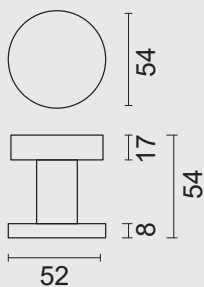

€ 29,00*

TOP **PLAT OP ROZAS INOX PLUS**

BOUTON **PLAT SUR ROSACE INOX PLUS**

ART. **3.388.000**
(per stuk/par piece)

INCL. TIGE □ 8X8X85MM / TIGE M10

TOP KAN OOK BEVESTIGD WORDEN OP DE DEUR ZONDER TIGE /
BOUTON PEUT AUSSI ÊTRE FIXÉ SUR LA PORTE SANS TIGE

VASTE TOP / BOUTON FIXE
PATENTVIJZEN INBEGREPEN / VIS A TRAVERS INCLU