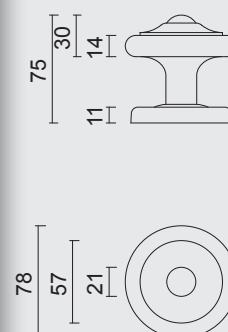

PRO ART
HANDMADE IN FRANCE

€ 159,98*