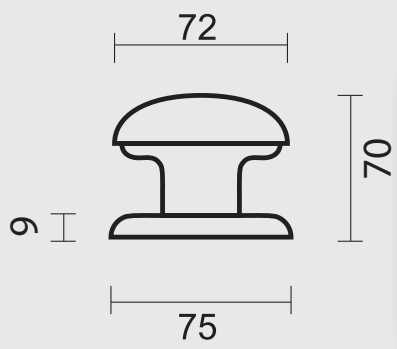

€107,96*

- TOP **805 CARBON BLACK PAAR VOOR GLAS**
- BOUTON **805 CARBON BLACK PAIRE POUR PORTE SECURIT**
- ART. **3.168.326**
  (per paar/par paire)