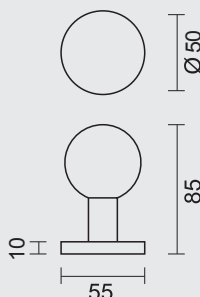

PRO★INOX PLUS
PROFESSIONAL QUALITY LABEL

VASTE TOP/BOUTON FIXE
MATTE AFWERKING/FINITION MATE
PATENTVIJZEN INBEGREPEN / VIS A TRAVERS INCLU

€ 39,00*

TOP **PLAT OP ROZAS ZWART**

BOUTON **PLAT SUR ROSACE NOIR**

ART. **3.388.090**
(per stuk/par piece)

INCL. TIGE □ 8X8X85MM / TIGE M10

TOP KAN OOK BEVESTIGD WORDEN OP DE DEUR ZONDER TIGE/
BOUTON PEUT AUSSI ÊTRE FIXÉ SUR LA PORTE SANS TIGE

PRO★INOX PLUS
PROFESSIONAL QUALITY LABEL

VASTE TOP/BOUTON FIXE
MATTE AFWERKING/FINITION MATE
PATENTVIJZEN INBEGREPEN / VIS A TRAVERS INCLU

€ 34,00*

TOP **B 50 OP ROZAS ZWART**

BOUTON **B 50 SUR ROSACE NOIR**

ART. **3.161.090**
(per stuk/par piece)

INCL. TIGE □ 8X8X85MM / TIGE M10

TOP KAN OOK BEVESTIGD WORDEN OP DE DEUR ZONDER TIGE/
BOUTON PEUT AUSSI ÊTRE FIXÉ SUR LA PORTE SANS TIGE

PRO★INOX PLUS
PROFESSIONAL QUALITY LABEL

VASTE TOP/BOUTON FIXE
MATTE AFWERKING/FINITION MATE
PATENTVIJZEN INBEGREPEN / VIS A TRAVERS INCLU

€ 37,70*

TOP **BS 50 OP ROZAS ZWART**

BOUTON **BS 50 SUR ROSACE NOIR**

ART. **3.162.090**
(per stuk/par piece)

INCL. TIGE □ 8X8X85MM / TIGE M10

TOP KAN OOK BEVESTIGD WORDEN OP DE DEUR ZONDER TIGE/
BOUTON PEUT AUSSI ÊTRE FIXÉ SUR LA PORTE SANS TIGE