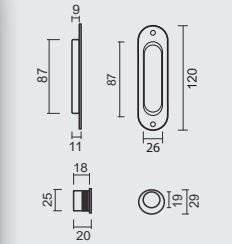

**PRO★INOX PLUS**  
PROFESSIONAL QUALITY LABEL

INKAPSCHELP **FRA**  
OVAAL KOPER

COQUILLE A ENCASTRER **FRA**  
OVALE LAITON

ART. **3.126.040**

(per set/le set)

INCL. **4X** **15MM**

**PRO★FINISH**  
100% ITALIAN MANUFACTURE