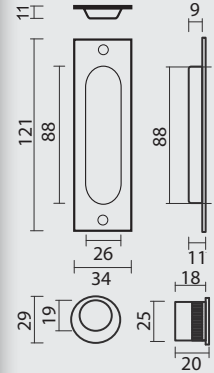

INKAPSCHELP FRA
OVAAL CARRE INOX LOOK

COQUILLE A ENCASTRER FRA
OVALE CARREE INOX LOOK

ART. **3.469.000**
(per set/le set)

INCL. 4X 15MM

PRO FINISH
100% ITALIAN MANUFACTURE

€ 33,50*

INKAPSCHELP FRA
RETRO OVAAL INOX LOOK

COQUILLE A ENCASTRER FRA
RETRO OVALE INOX LOOK

ART. **3.445.000**
(per set/le set)

INCL. 4X 15MM