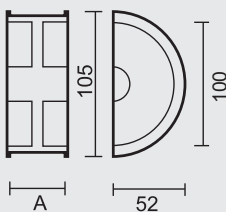

**PRO INOX PLUS**  
PROFESSIONAL QUALITY LABEL

INKAPSCHELP HDD  
**HALVE MAAN MASSIEF OLD YELLOW**

COQUILLE A ENCASTRER HDD  
**DEMI LUNE MASSIF OLD YELLOW**

A = 40MM: € 79,80\* = ART. **3.120.310**

A = 43MM: € 81,90\* = ART. **3.921.310**