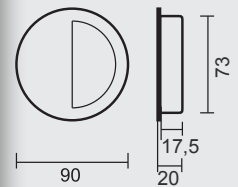

PRO★INOX PLUS
PROFESSIONAL QUALITY LABEL

€ 14,90*

INKAPSCHELP HDD
OVAAL BLIND INOX PLUS

COQUILLE A ENCASTRER HDD
OVALE AVEUGLE INOX PLUS

ART. 3.538.000
(per stuk/la piece)