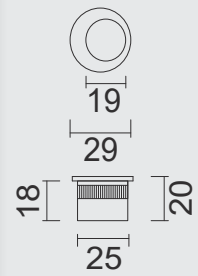

INKAPSCHELP FRA
VINGERTOP OLD SILVER

COQUILLE A ENCASTRER FRA
POINTE DE DOIGT OLD SILVER

ART. 3.446.300
(per stuk/la piece)

€ 8,98*

PRO FINISH
100% ITALIAN MANUFACTURE

INKAPSCHELP FRA
RETRO CARRE OLD SILVER

COQUILLE A ENCASTRER FRA
RETRO CARREE OLD SILVER

ART. 3.444.300
(per set/le set)

€ 35,10*