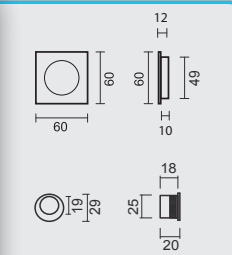

INKAPSCHELP **FRA**
CARRE KOPER PER SET

COQUILLE A ENCASTRER **FRA**
CARREE LAITON LE SET

ART. **3.128.040**

(per set/le set)

PRO★FINISH
100% ITALIAN MANUFACTURE

€ 31,40*