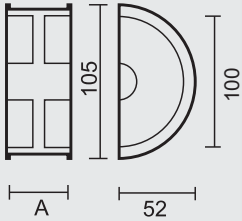

infrezing/fraisage:  
A = 8 mm: 51 x 79  
A = 10 mm: 53 x 79  
A = 12 mm: 55 x 79

**PRO★INOX PLUS**  
PROFESSIONAL QUALITY LABEL

MATTE AFWERKING/FINITION MATE

**PRO INOX PLUS**  
PROFESSIONAL QUALITY LABEL