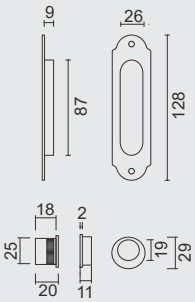

PRO FINISH
100% ITALIAN MANUFACTURE