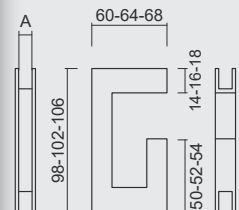

infrezing/fraisage:  
A = 8 mm: 51 x 79  
A = 10 mm: 53 x 79  
A = 12 mm: 55 x 79

**PRO★INOX PLUS**  
PROFESSIONAL QUALITY LABEL

MATTE AFWERKING/FINITION MATE

**PRO INOX PLUS**  
PROFESSIONAL QUALITY LABEL