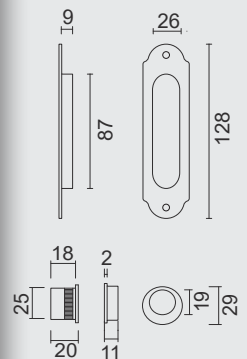

PRO FINISH
100% ITALIAN MANUFACTURE

€ 33,50*