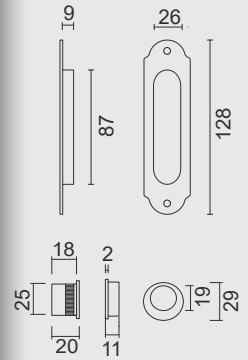

PRO FINISH
100% ITALIAN MANUFACTURE

€ 33,50*

INKAPSCHELP FRA
RETRO CARRE INOX LOOK

COQUILLE A ENCASTRER FRA
RETRO CARREE INOX LOOK

ART. **3.444.000**
(per set/le set)