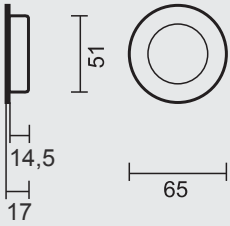

MATTE STRUCTUUR AFWERKING/
FINITION STRUCTURE MATE

PRO★INOX PLUS
PROFESSIONAL QUALITY LABEL