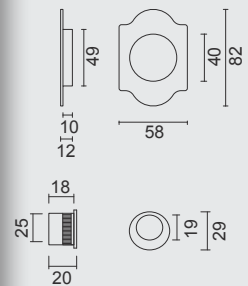

ART. **3.445.000**  
(per set/le set)

INCL. 4X  15MM

**PRO FINISH**  
100% ITALIAN MANUFACTURE

€ 33,50\*

INKAPSCHELP FRA  
RETRO CARRE INOX LOOK

COQUILLE A ENCASTRER FRA  
RETRO CARREE INOX LOOK

ART. **3.444.000**  
(per set/le set)