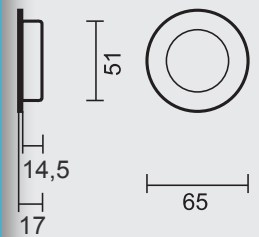

ART. 3.127.000  
(per set/le set)

**PRO★FINISH**  
100% ITALIAN MANUFACTURE

€ 31,90\*

INKAPSCHELP HDD  
KLEIN ROND INOX PLUS

COQUILLE A ENCASTRER HDD  
PETITE RONDE INOX PLUS

ART. 3.123.000  
(per stuk/la piece)