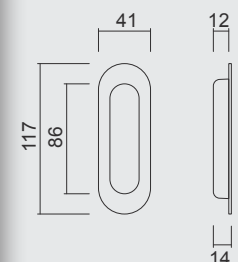

PRO★INOX PLUS
PROFESSIONAL QUALITY LABEL

€ 12,98*