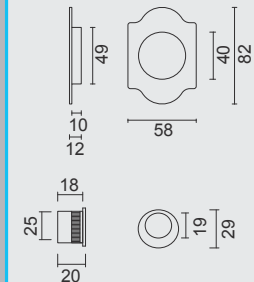

PRO FINISH
100% ITALIAN MANUFACTURE