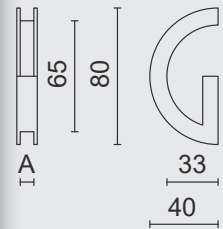

INKAPSCHELP **HDD**
HALVE MAAN GLAS ZWART

COQUILLE A ENCASTRER **HDD**
DEMI LUNE VERRE NOIR

A = 8MM: € 27,98* = ART. **3.402.090**

A = 10MM: € 29,98* = ART. **3.403.090**

A = 12MM: € 31,98* = ART. **3.448.090**

(per stuk/la piece)

MATTE AFWERKING/FINITION MATE

infrezing/fraisage:
35 x 68

PRO★INOX PLUS
PROFESSIONAL QUALITY LABEL

INKAPSCHELP **HDD**
CARRE GLAS ZWART

COQUILLE A ENCASTRER **HDD**
CARREE VERRE NOIR

A = 8MM: € 53,98* = ART. **3.493.090**

A = 10MM: € 55,98* = ART. **3.494.090**

A = 12MM: € 57,98* = ART. **3.495.090**

(per stuk/la piece)

MATTE AFWERKING/FINITION MATE