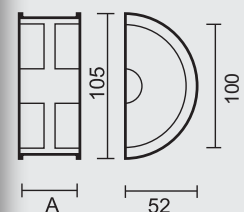

PRO INOX PLUS
PROFESSIONAL QUALITY LABEL