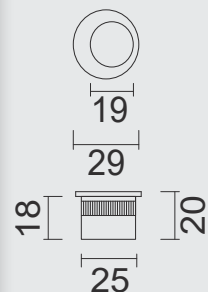

INKAPSCHELP FRA
VINGERTOP INOX LOOK

COQUILLE A ENCASTRER FRA
POINTE DE DOIGT INOX LOOK

ART. **3.446.000**

(per stuk/la piece)

PRO FINISH
100% ITALIAN MANUFACTURE

€ 8,98*