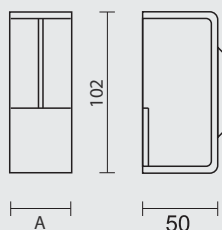

INKAPSCHELP HDD
CARRE MASSIEF ZWART

COQUILLE A ENCASTRER HDD
CARREE MASSIF NOIR

A = 40MM: € 73,90* = ART. **3.119.090**

A = 43MM: € 73,90* = ART. **3.447.090**

A = 50MM: € 79,80* = ART. **3.554.090**

(per stuk/la piece)

MATTE AFWERKING/FINITION MATE

PRO INOX PLUS
PROFESSIONAL QUALITY LABEL