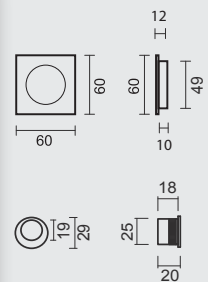

PRO FINISH
100% ITALIAN MANUFACTURE

€ 31,40*

INKAPSCHELP **FRA**
RETRO CARRE ZWART

COQUILLE A ENCASTRER **FRA**
RETRO CARREE NOIR

ART. **3.444.090**
(per set./le set)

RAL 9005
MATTE AFWERKING/FINITION MATE