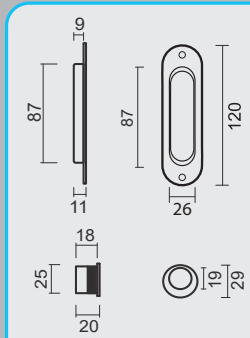

COQUILLE A ENCASTRER **FRA**  
CARREE LAITON LE SET

ART. **3.128.040**

(per set/le set)

**PRO★FINISH**  
100% ITALIAN MANUFACTURE

€ 31,40\*

**PRO FINISH**  
100% ITALIAN MANUFACTURE

€ 31,40\*

INKAPSCHELP FRA  
**OVAAL BRONS**