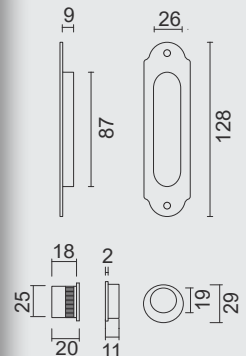

PRO★BLACK
10 YEARS GUARANTEE SUPPORT

€ 46,98*