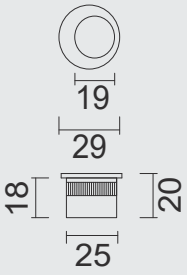

PRO FINISH
100% ITALIAN MANUFACTURE