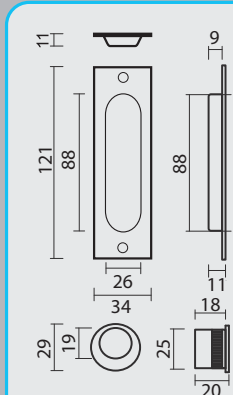

PRO FINISH
100% ITALIAN MANUFACTURE