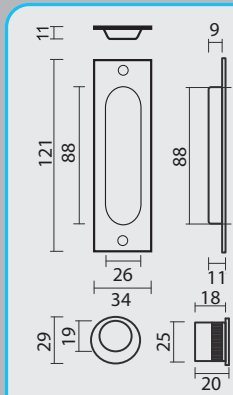

PRO FINISH
100% ITALIAN MANUFACTURE