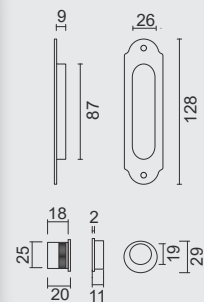

INCL. 4X  15MM

€ 34,98\*

**PRO FINISH**  
100% ITALIAN MANUFACTURE

INKAPSCHELP HDD  
HALVE MAAN MASSIEF OLD SILVER

COQUILLE A ENCASTRER HDD  
DEMI LUNE MASSIF OLD SILVER

A = 40MM: € 79,80\* = ART. 3.120.300