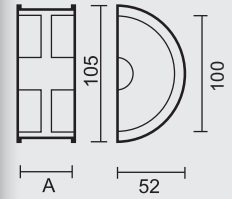

INKAPSCHELP **HDD**
HALVE MAAN MASSIEF KOPER

COQUILLE A ENCASTRER **HDD**
DEMI LUNE MASSIF LAITON

A = 40MM: € 79,80* = ART. **3.120.040**

A = 43MM: € 81,90* = ART. **3.921.040**

(per stuk/la piece)

PRO★INOX PLUS
PROFESSIONAL QUALITY LABEL