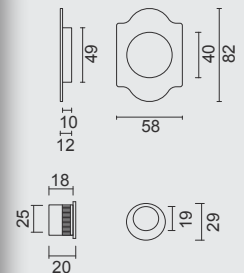

PRO FINISH
100% ITALIAN MANUFACTURE

INKAPSCHELP FRA
RETRO OVAAL OLD SILVER

COQUILLE A ENCASTRER FRA
RETRO OVALE OLD SILVER

ART. 3.445.300
(per set/le set)

INCL. 4X 15MM

€ 34,98*