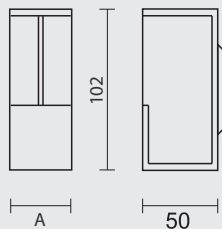

INKAPSCHELP HDD
HALVE MAAN MASSIEF ZWART

COQUILLE A ENCASTRER HDD
DEMI LUNE MASSIF NOIR

A = 40MM: € 79,80* = ART. **3.120.090**

A = 43MM: € 81,90* = ART. **3.921.090**

A = 50MM: € 95,98* = ART. **3.528.090**

(per stuk/la piece)

MATTE AFWERKING/FINITION MATE

PRO INOX PLUS
PROFESSIONAL QUALITY LABEL