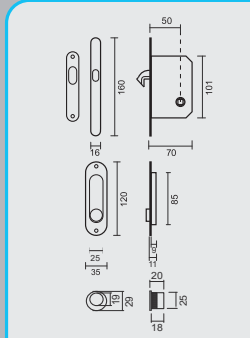

PRO FINISH
100% ITALIAN MANUFACTURE