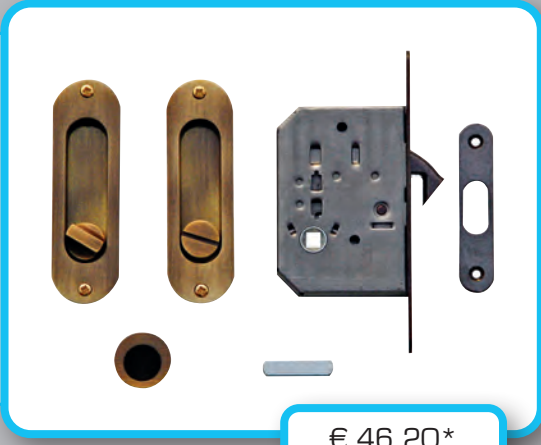

€ 46,20*

INKAPSCHELP FRA
OVAAL+SLOT BRONS

COQUILLE A ENCASTRER FRA
OVALE+SERRURE FUME

ART. **3.126.062**
(per set/le set)

INCL. **8X** **15MM**