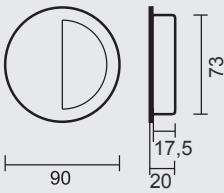

PRO★INOX PLUS
PROFESSIONAL QUALITY LABEL