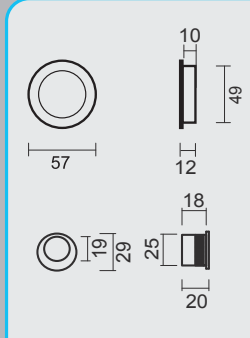

PRO FINISH
100% ITALIAN MANUFACTURE