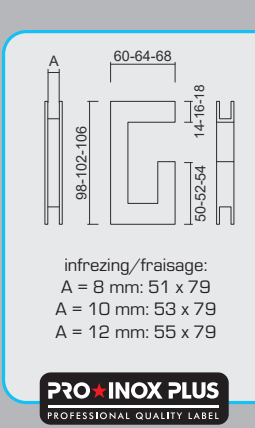

**INKAPSCHELP HDD
CARRE GLAS INOX PLUS**

**COQUILLE A ENCASTRER HDD
CARREE VERRE INOX PLUS**

- A = 8MM: € 48,98* = ART. **3.493.000**
- A = 10MM: € 50,98* = ART. **3.494.000**
- A = 12MM: € 52,98* = ART. **3.495.000**
  (per stuk/la piece)